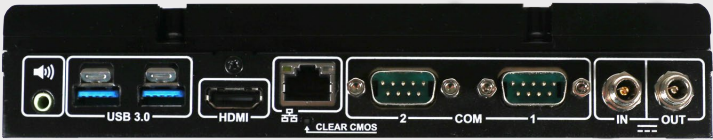

Take Control of Your Solution

BRING ON THE LUNCH RUSH.

Whether you only need one piece or the whole system, PAR™ KDS gives you control over how your system is configured.

Bump it up

REDUCE INEFFICIENCY AND BOOST PRODUCTIVITY WITH THE PRESS OF A BUTTON.

Redesign the bump bar button layout to accommodate how your business and staff work.

Your Kitchen, Your Way

KDS Controller

KDS Display

CPU	Intel® Apollo Lake CPU J3455 (2.30GHz)
Memory	4GB standard, 8GB maximum
Storage	64GB eMMC
OS	Win 10 IoT

Screen	21.5" TFT LCD Backlight
Size/Type	1920 x 1080
Resolution	Projective Capacitive (Optional)
Luminance	250 cd/m ² (typ.)

Be Free and Unique

CREATE WORKFLOWS THAT WORK.

A Bump Bar that is ready for your kitchen, on your terms.