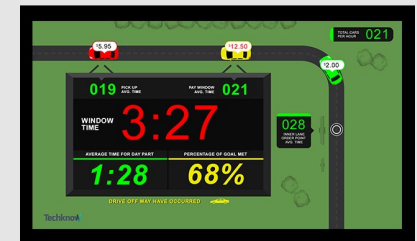

Supporting Your Success

We have a number of third-party product options that fit your restaurant like a glove.